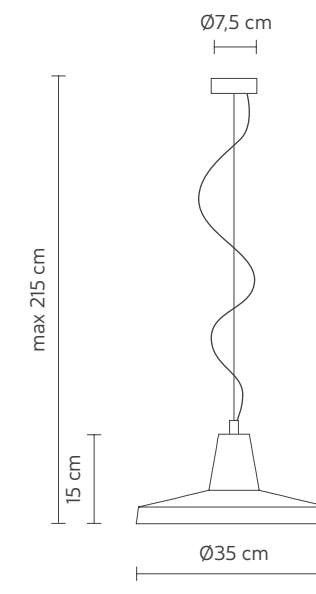

SE643BBINT

glossy white ceramic
ceramica bianca lucida

SE643BVINT

matt sage green ceramic
ceramica verde salvia opaca

SE643BGINT

matt grey ceramic
ceramica grigia opaca