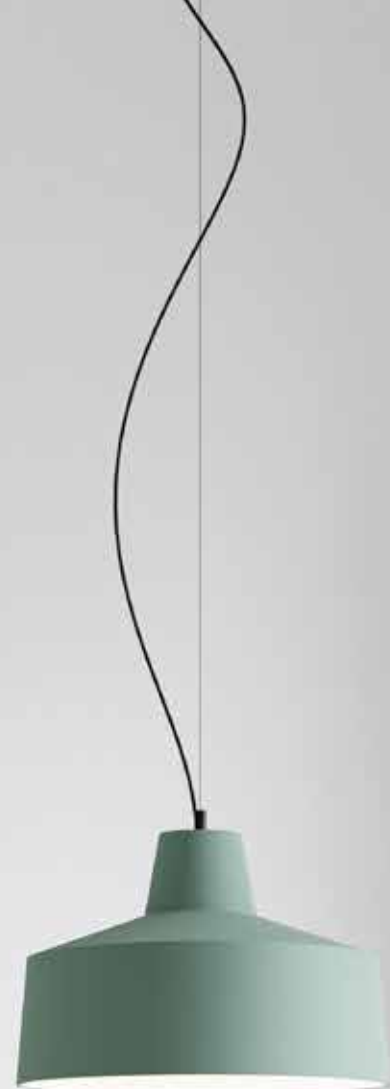

*Iconic collection of ceramic lamps, featuring strict geometric shapes, clean, freely inspired by those that once dominated workspaces, workshops, and commercial establishments. Karman has made it one of the most representative collections of its offer. Initially conceived in glossy white and white-bronze versions, today they undergo further evolution, reflecting the times and a changed sensibility.*

## GANGSTER

design matteo ugolini

Diffusore in ceramica opaca verde salvia  
*Matt sage ceramic shade*

sospensione / pendant

**SE644BVINT**  
verde salvia/sage green  
cm Ø 28 h 20  
1 x max 70W E27

**SE643BVINT**  
verde salvia/sage green  
cm Ø 35 h 15  
1 x max 70W E27

## GANGSTER

design matteo ugolini

Diffusore in ceramica grigia opaca  
*Matt grey ceramic shade.*

sospensione / pendant

**SE644BGINT** (grigio/grey)  
cm Ø 28 h 20  
1 x max 70W E27

**SE643BGINT** (grigio/grey)  
cm Ø 35 h 15  
1 x max 70W E27