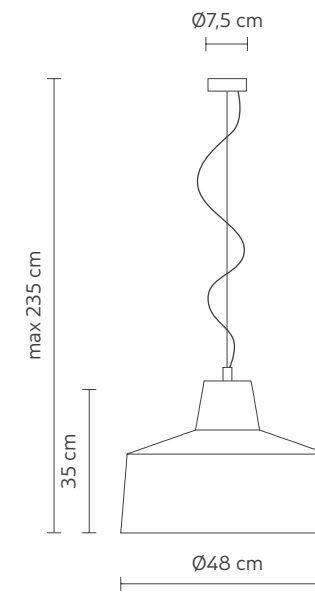

SE642BBINT

glossy white ceramic
ceramica bianca lucida

SE642BVINT

matt sage green ceramic
ceramica verde salvia opaca

SE642BGINT

matt grey ceramic
ceramica grigia opaca