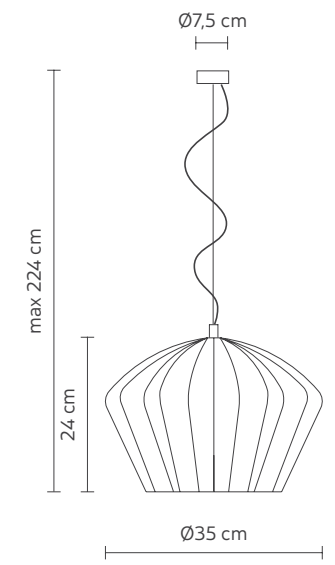

SE670KBINT
glossy white ceramic
ceramica bianca lucida

SE670KSINT
matt sage green ceramic
ceramica verde salvia opaca

SE670KGINT
matt grey ceramic
ceramica grigia opaca