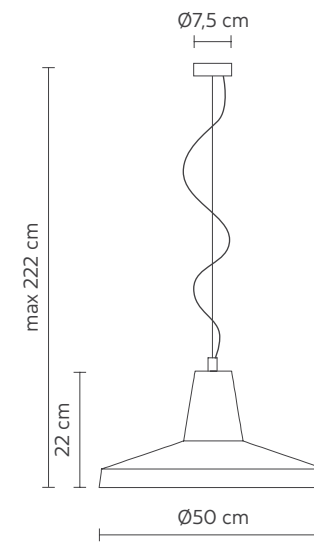

SE641BBINT

glossy white ceramic
ceramica bianca lucida

SE641BVINT

matt sage green ceramic
ceramica verde salvia opaca

SE641BGINT

matt grey ceramic
ceramica grigia opaca