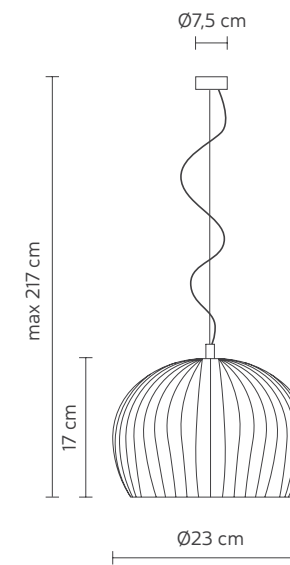

SE668KBINT
glossy white ceramic
ceramica bianca lucida

SE668KSINT
matt sage green ceramic
ceramica verde salvia opaca

SE668KGINT
matt grey ceramic
ceramica grigia opaca