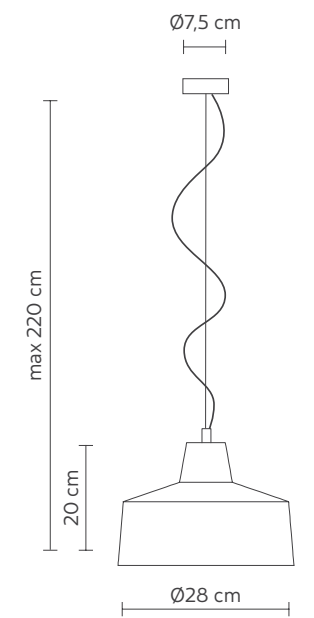

SE644BBINT

glossy white ceramic
ceramica bianca lucida

SE644BVINT

matt sage green ceramic
ceramica verde salvia opaca

SE644BGINT

matt grey ceramic
ceramica grigia opaca