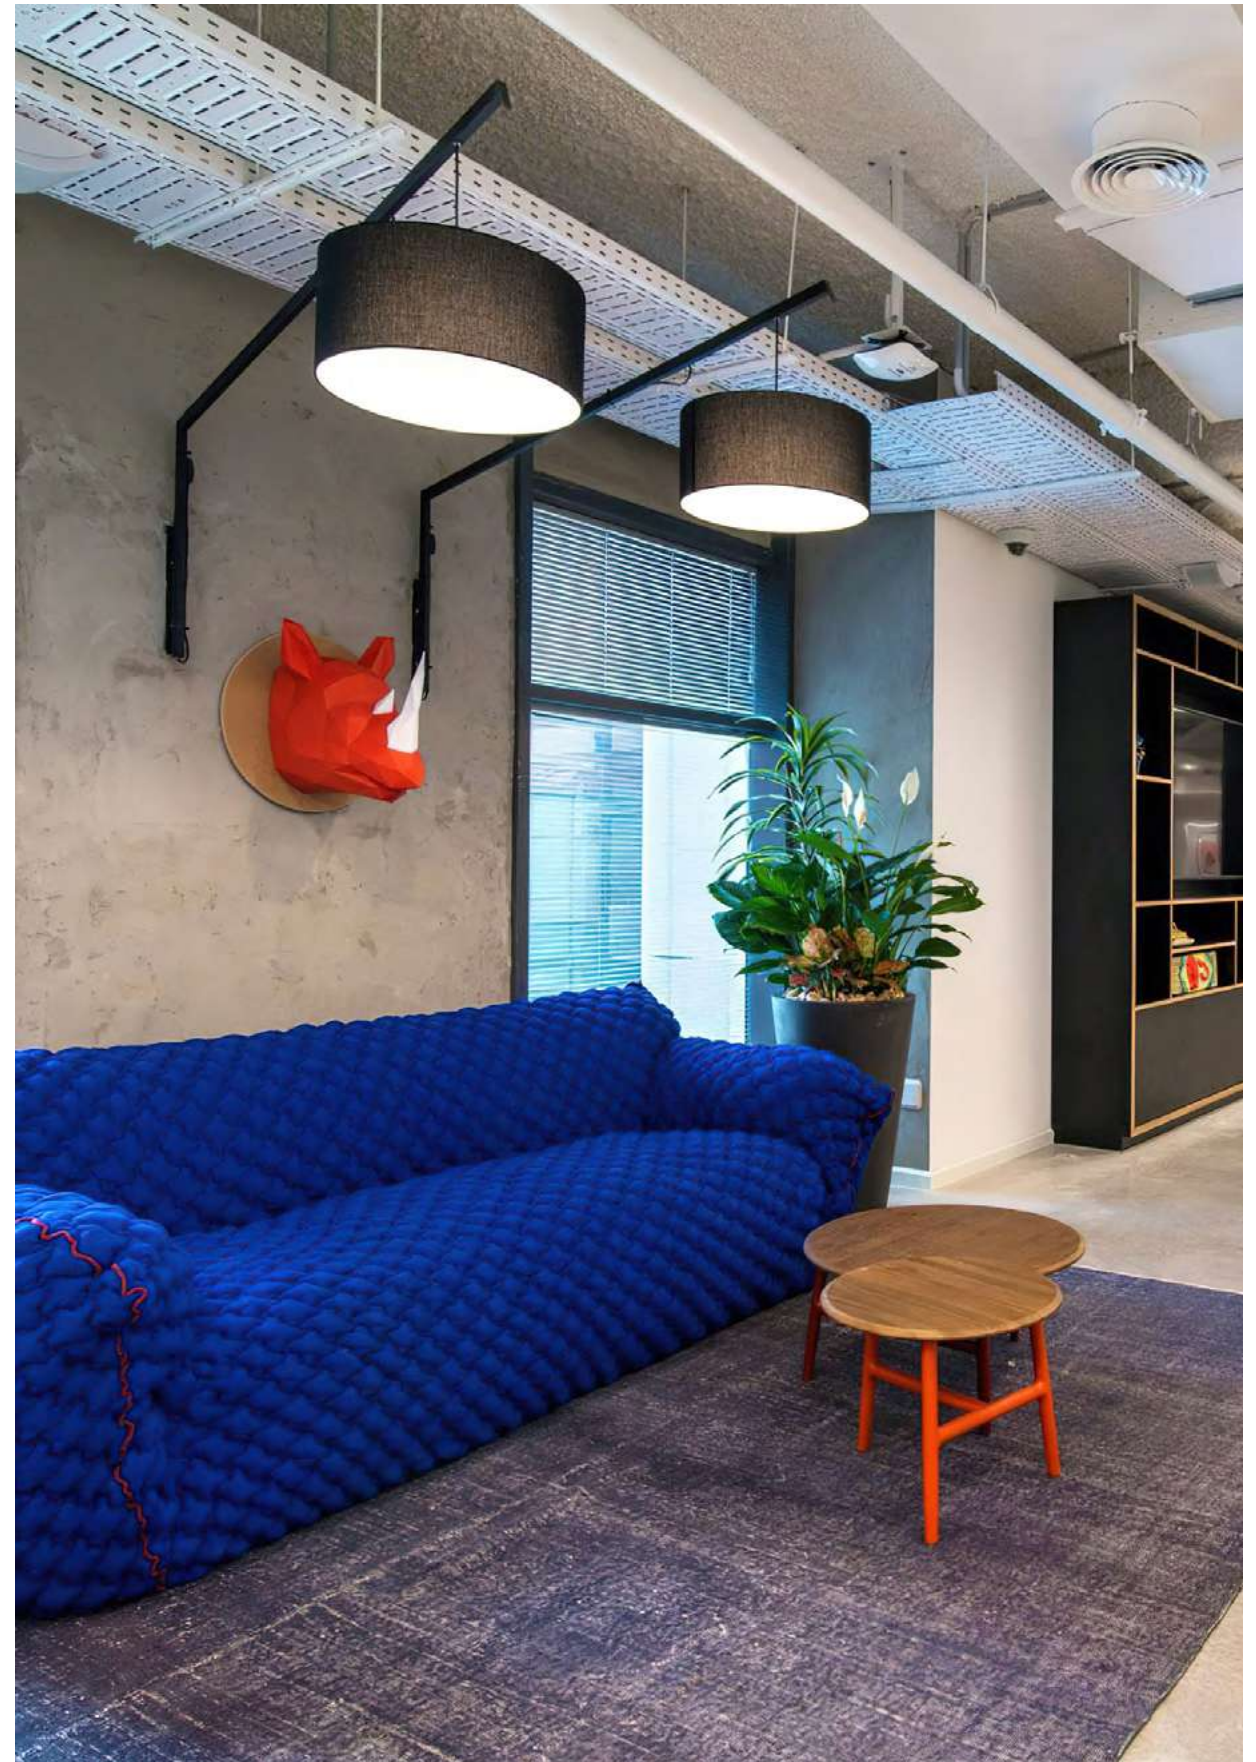

Private Company – Tel Aviv

Company office lighting in Tel Aviv.