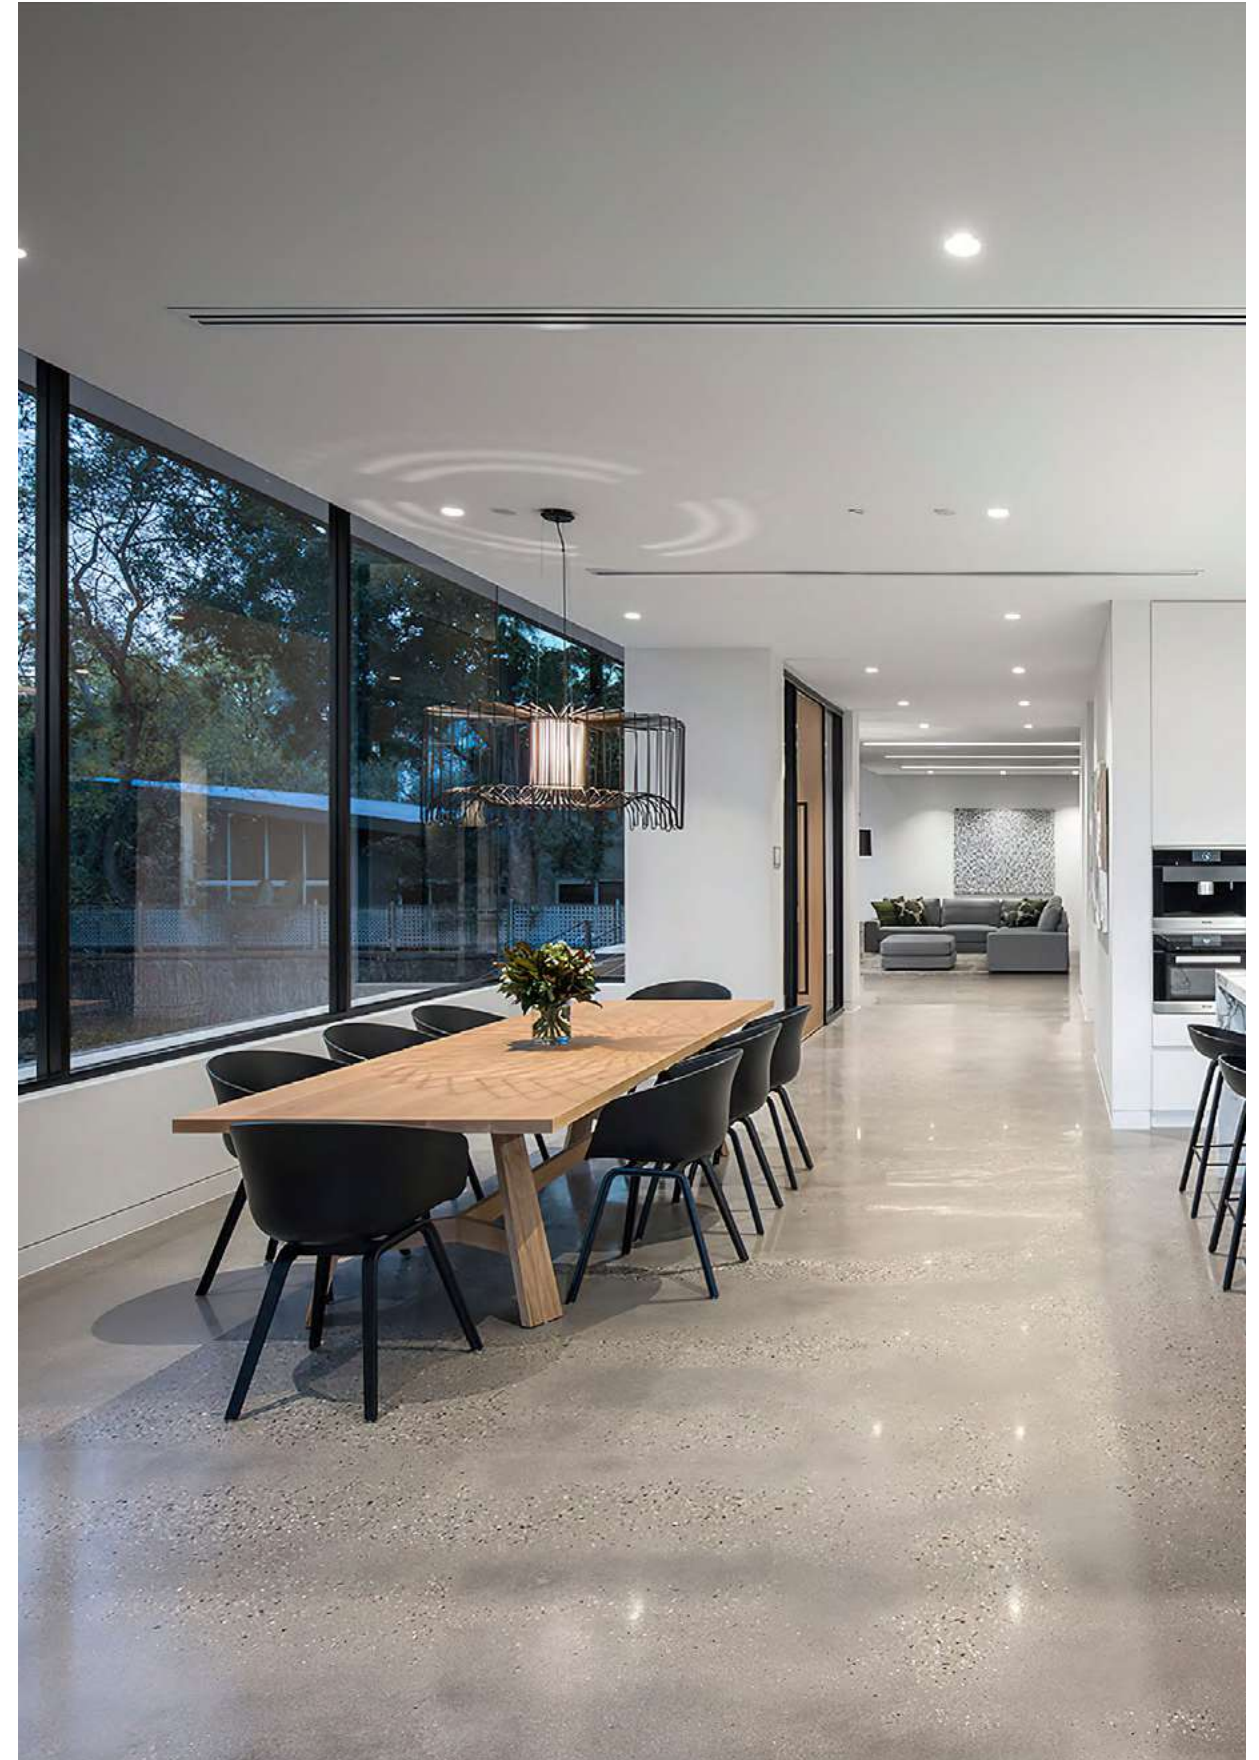

Leabrook residence - Adelaide

Lighting, private residence

(Alexander Brown Architects/Sofia Interior Design)