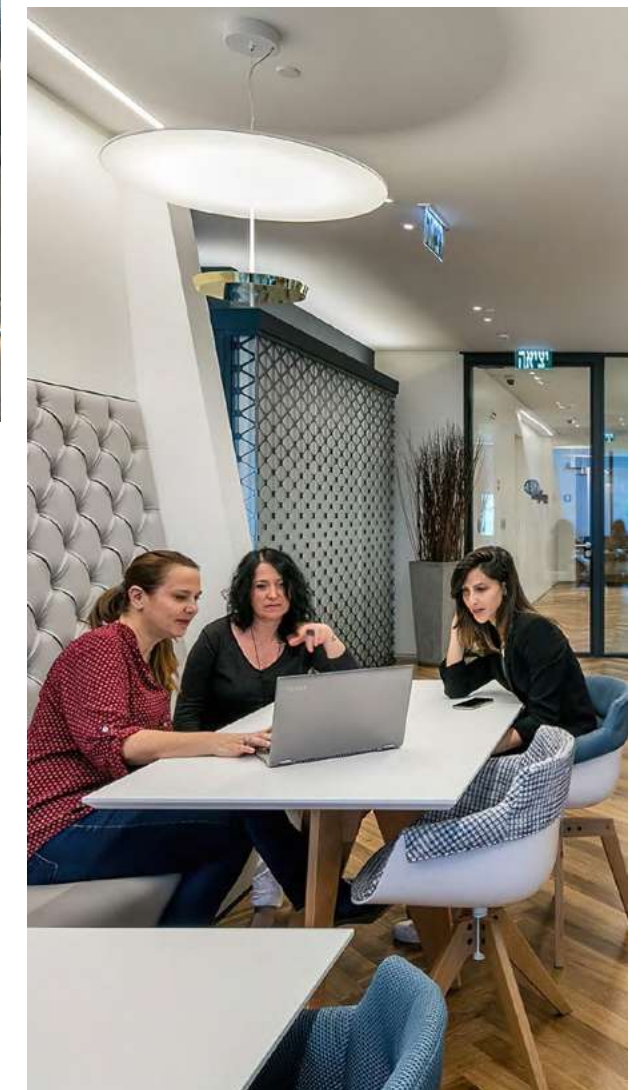

Newcom Offices - Tel Aviv

Newcom's communal areas and restaurant in Tel Aviv are lit with OMBRELLA lamps, in painted metal. The interplay of glints and reflections between the two layered surfaces illuminates the space directly with a warm, diffuse light.