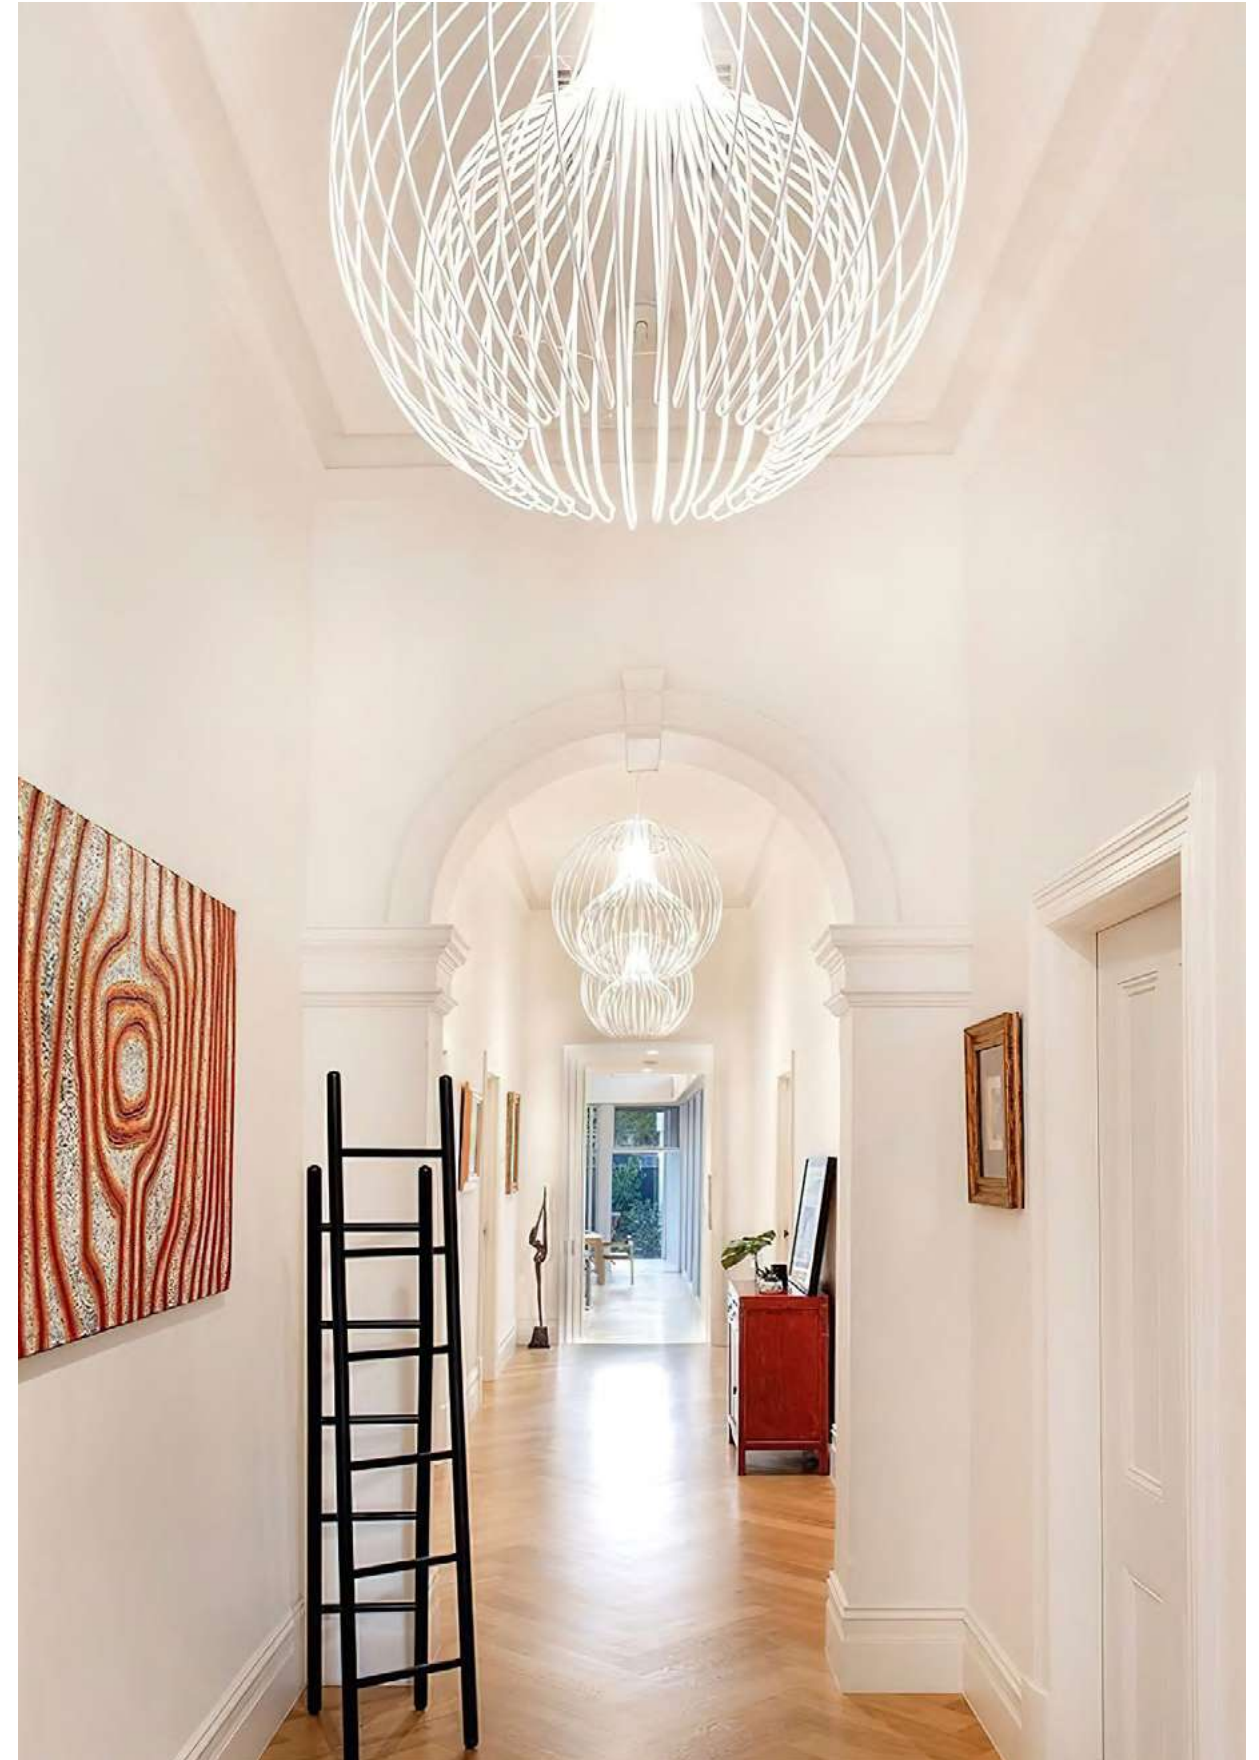

Unley Residence - Adelaide

Icaro lights the Unley Residence. The metal structure creates wings that spread out and take us skywards. Its shape is accentuated by the light which is diffused evenly and delicately.

(Sofiaa Interior Design)