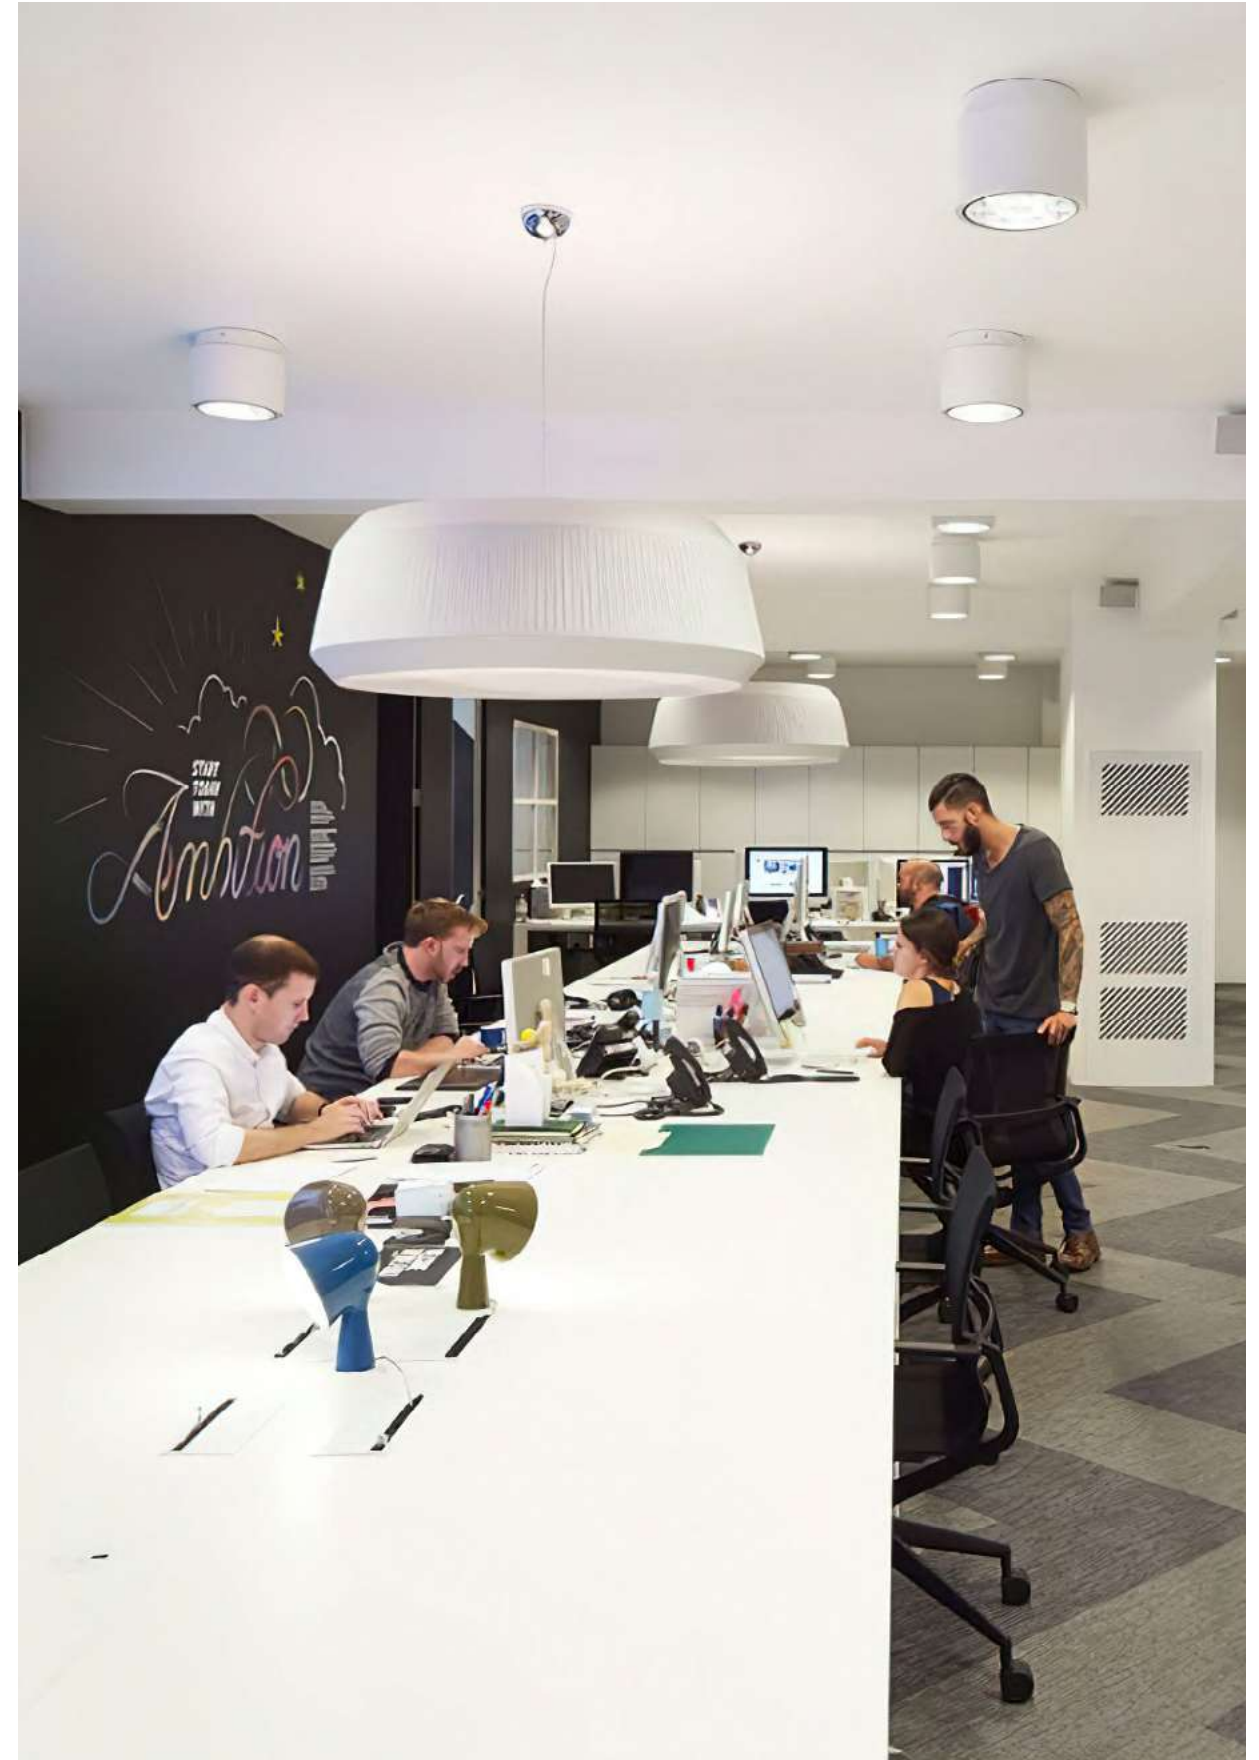

## Fold 7 Offices - London

Lighting for the work spaces of an English company with LOTO suspended lamps with pleated fabric shades. A family of lamps where lightness and strength go hand in hand.