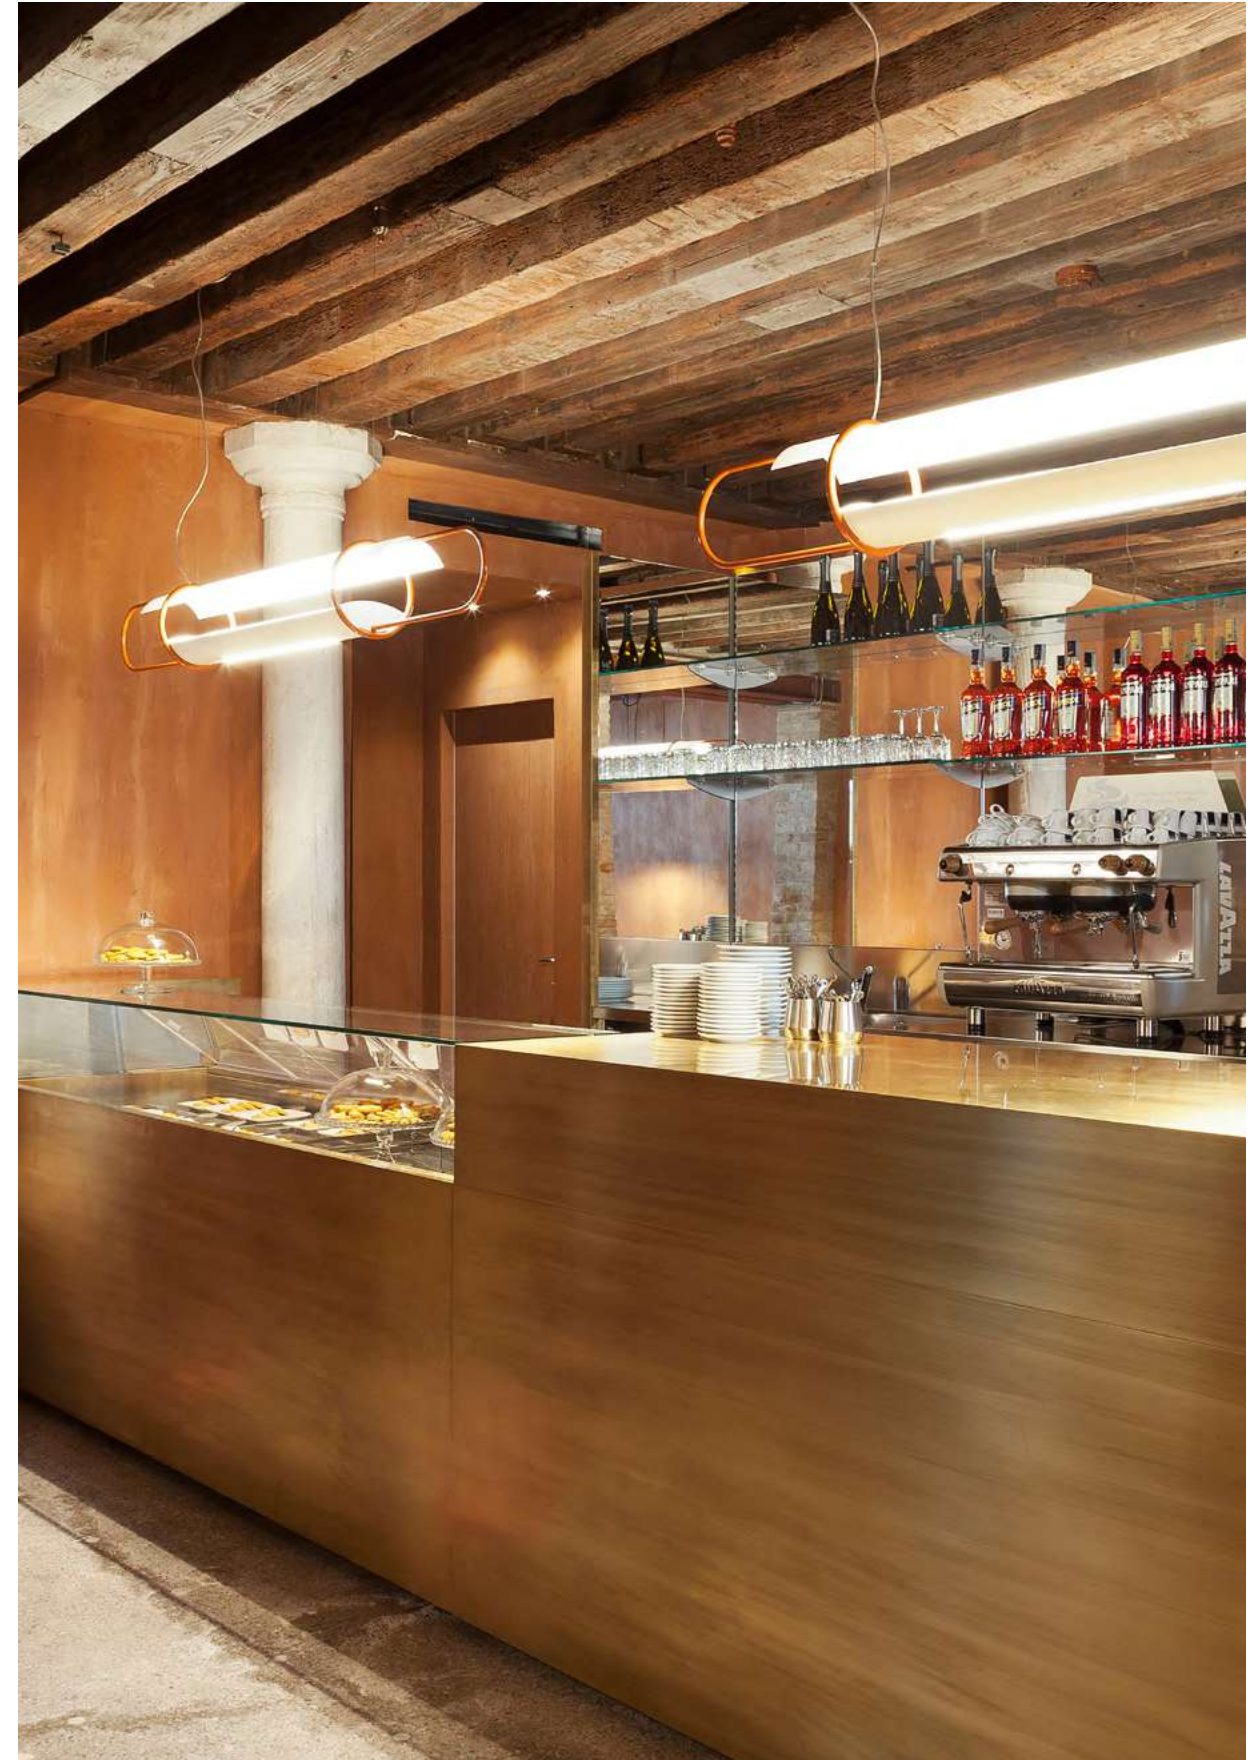

Caffetteria Museo Ca' Pesaro – Venice

CLIP suspended lamps light the new Caffetteria Museo d'Arte Moderna Ca' Pesaro in Venice. A play on symmetries and a simple, almost imperceptible metal line, make the lamps perfect as functional room light.

(Design Baldessari e Baldessari; photo Paolo Riolzi)