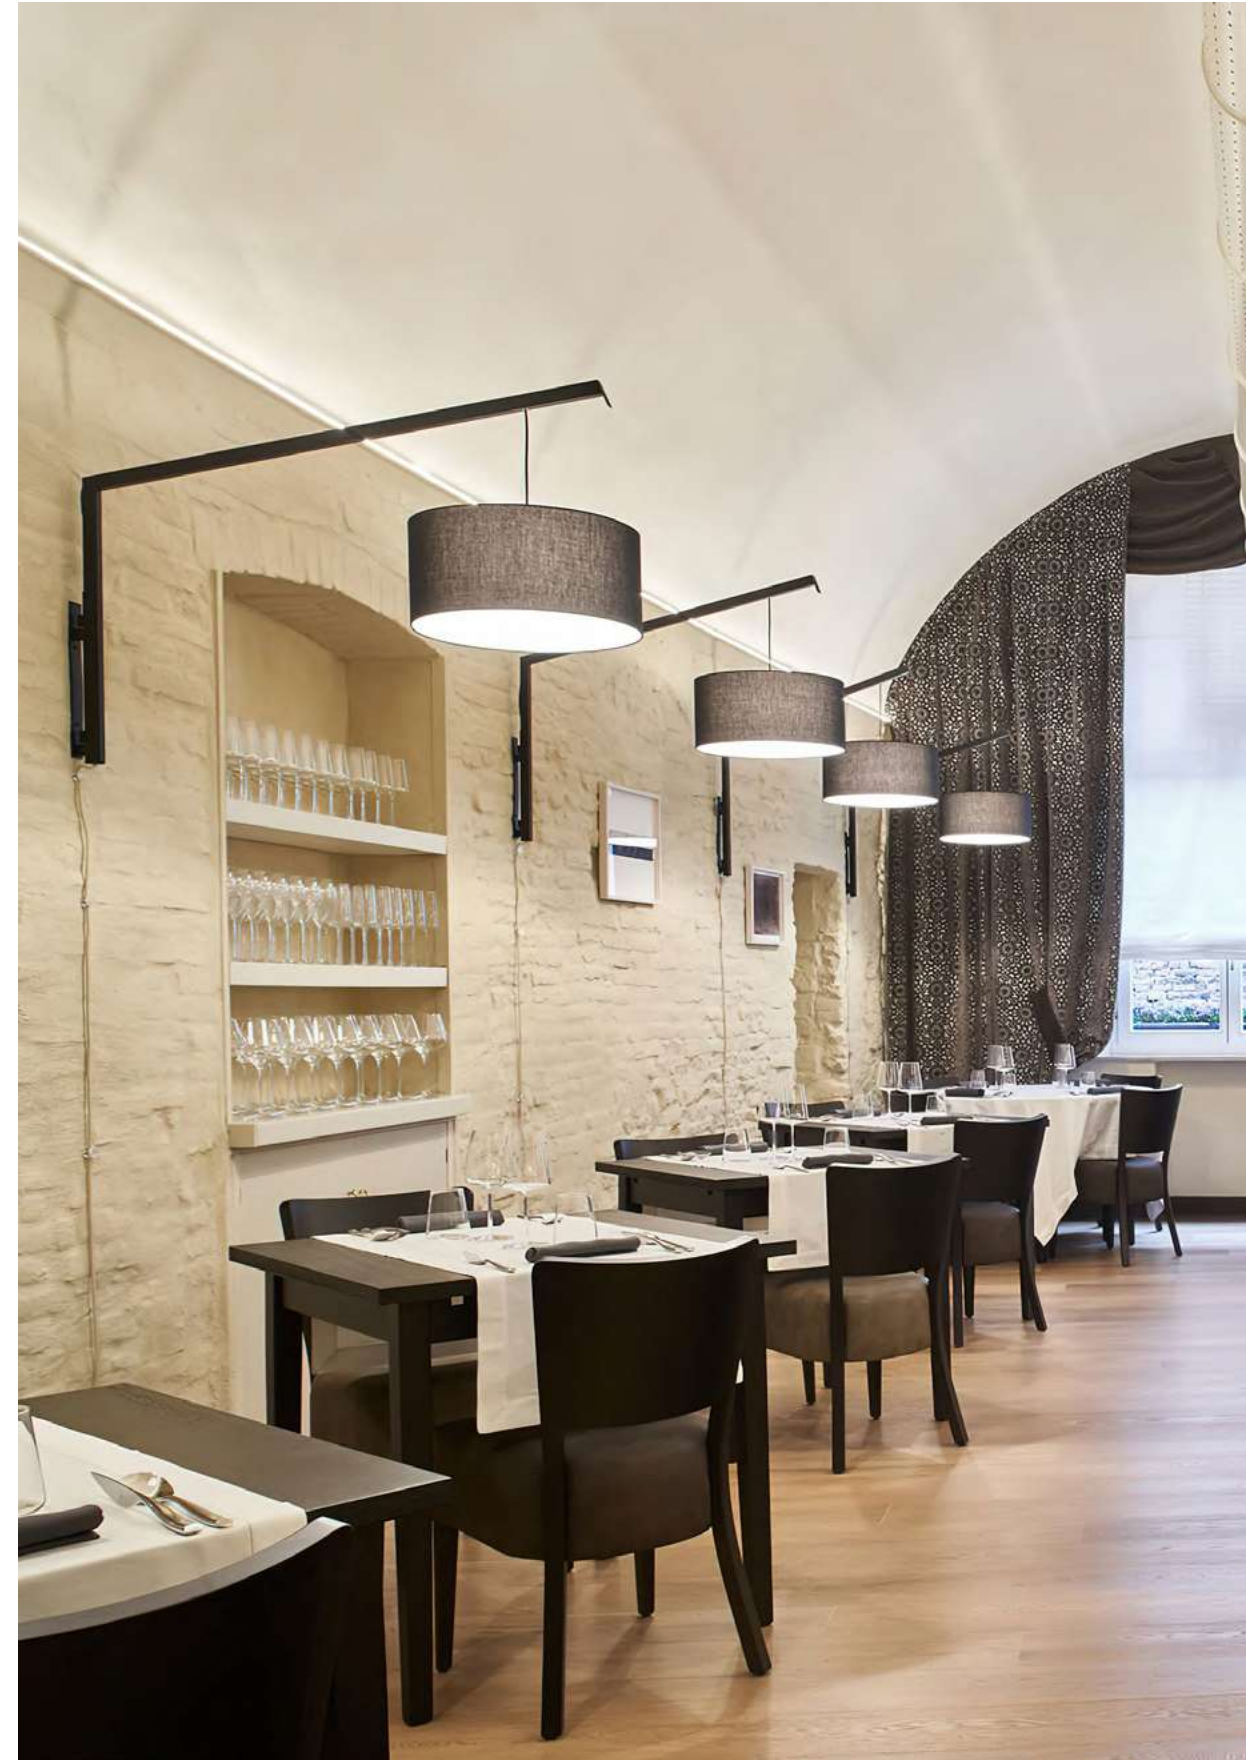

## Elephant Restaurant - Garda Lake

A dreamlike visual experience in the refined and relaxing ambiance of Elephant Restaurant. The unique view is a backdrop to the interior design, which combines modernity with simplicity, thanks to Florinda Desnuda suspended lamps.

## Mugolone Restaurant - Siena

Mugolone restaurant in Siena is lit with ANGELICA wall lamps, which highlight the centre of the scene and create a relaxing and refined atmosphere.