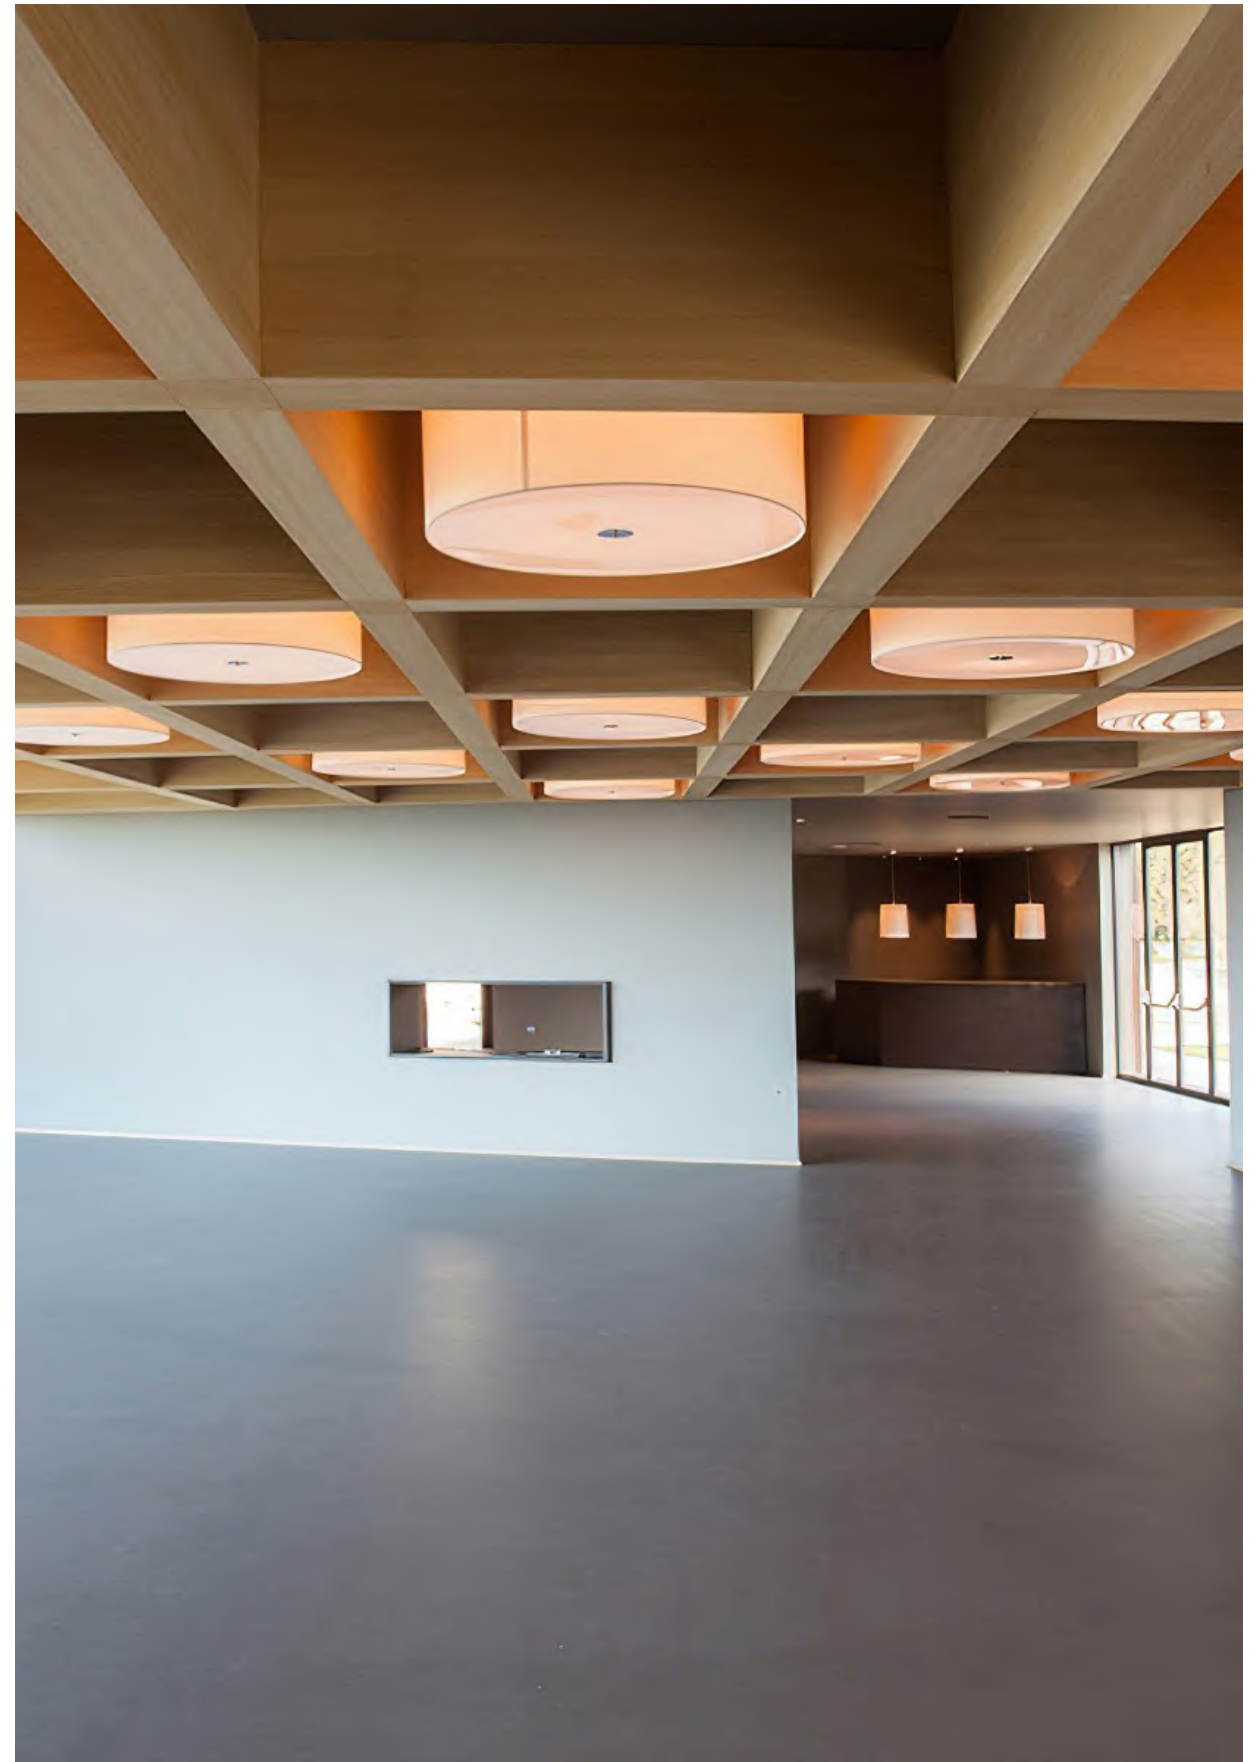

Barricaia Ferrocinto - Cosenza

Cantina Ferrocinto is located in Vigne, in the area of Castrovillari, known also as Conca del Re. The commercial spaces are lit by the classic yet still contemporary style of CILINDRO suspended lamps in fabric.