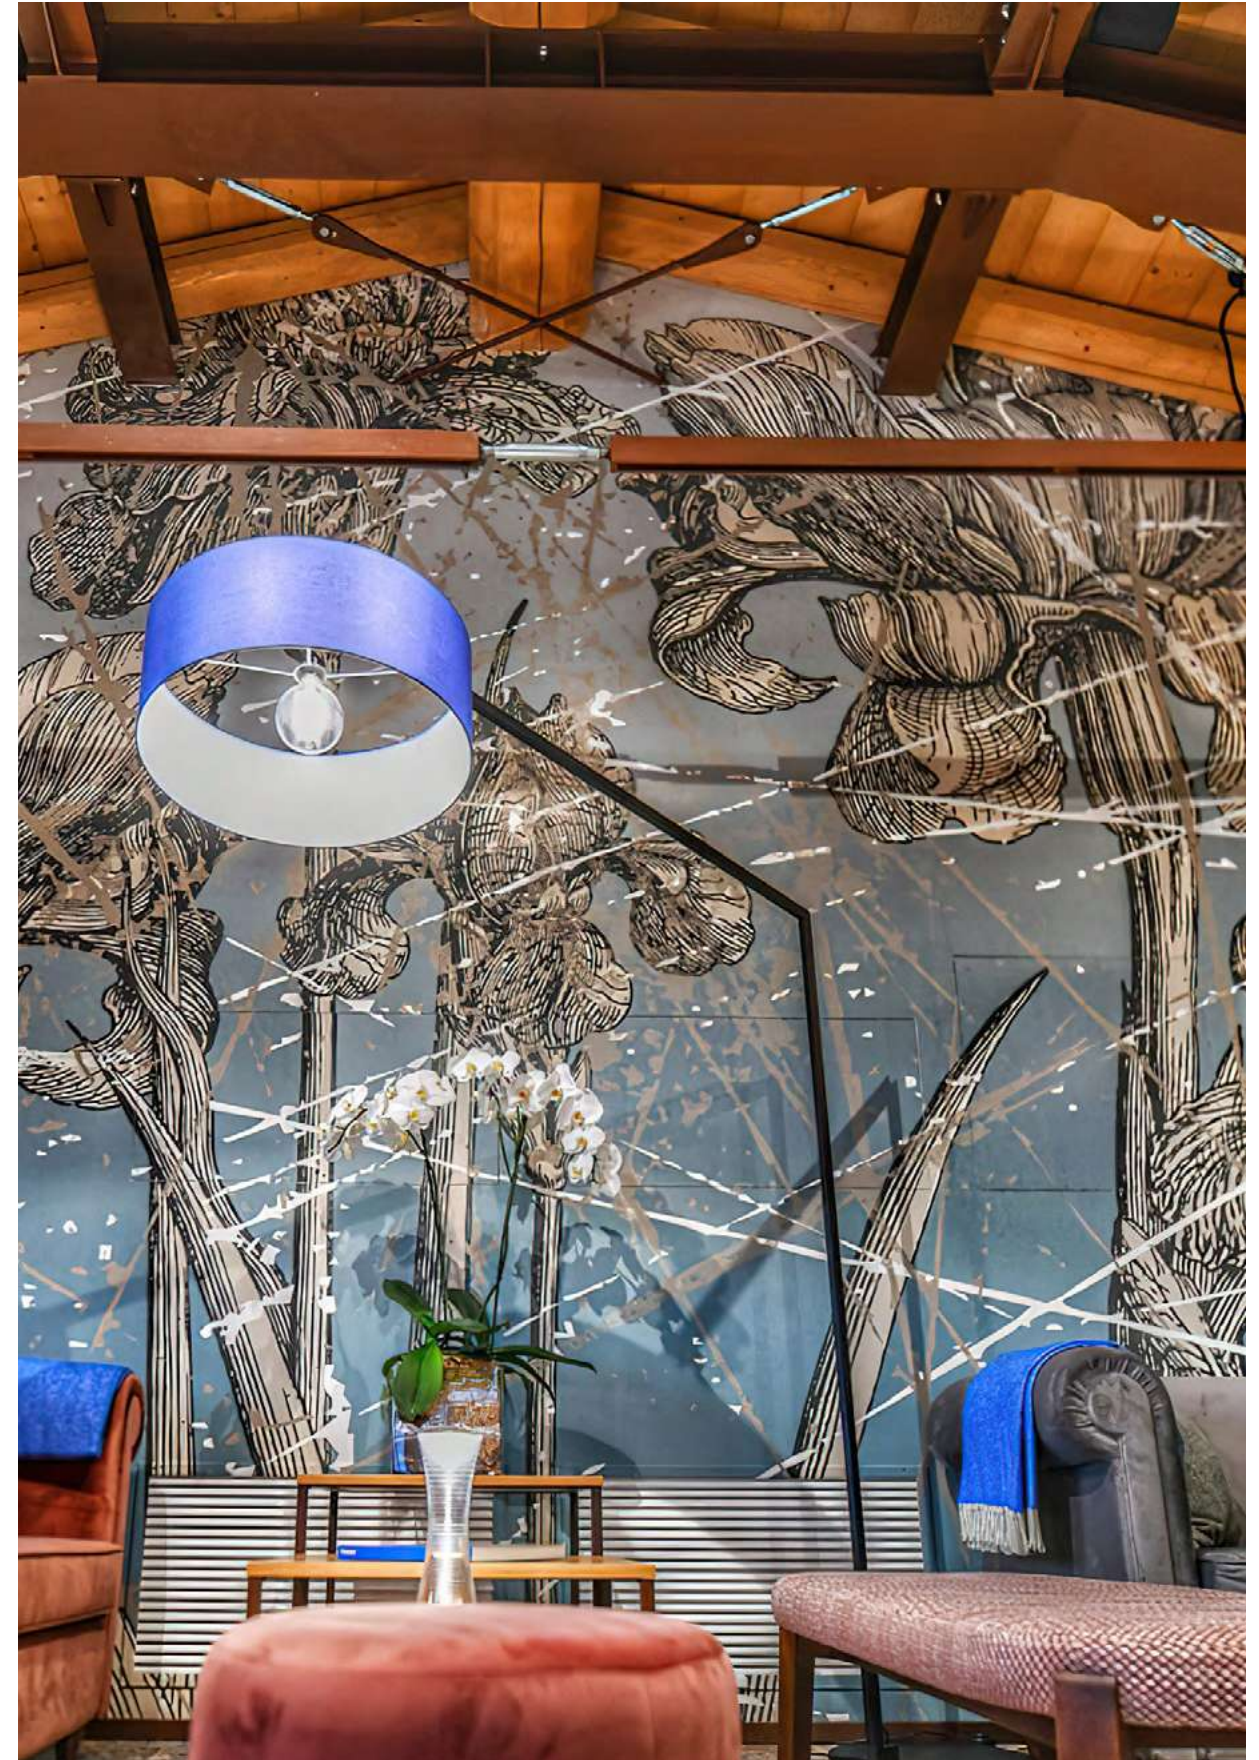

## Elephant Restaurant - Garda Lake

A dreamlike visual experience in the refined and relaxing ambiance of Elephant Restaurant. The unique view is a backdrop to the interior design, which combines modernity with simplicity, thanks to Florinda Desnuda suspended lamps.