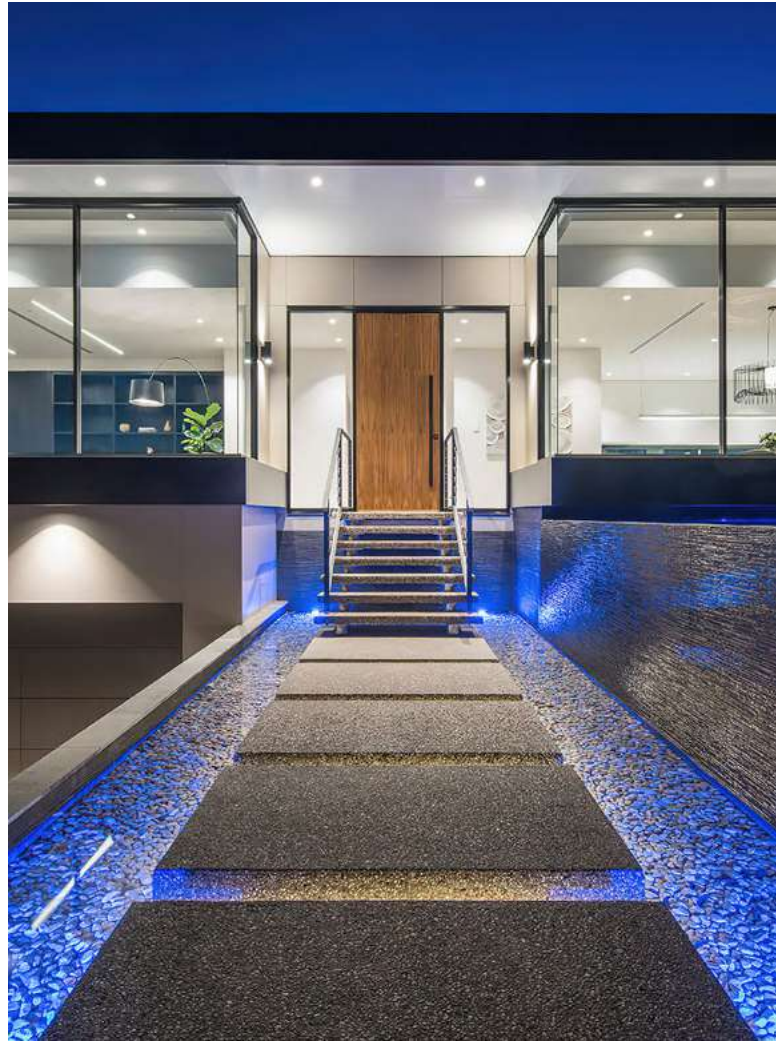

Leabrook residence - Adelaide

Lighting, private residence

(Alexander Brown Architects/Sofia Interior Design)